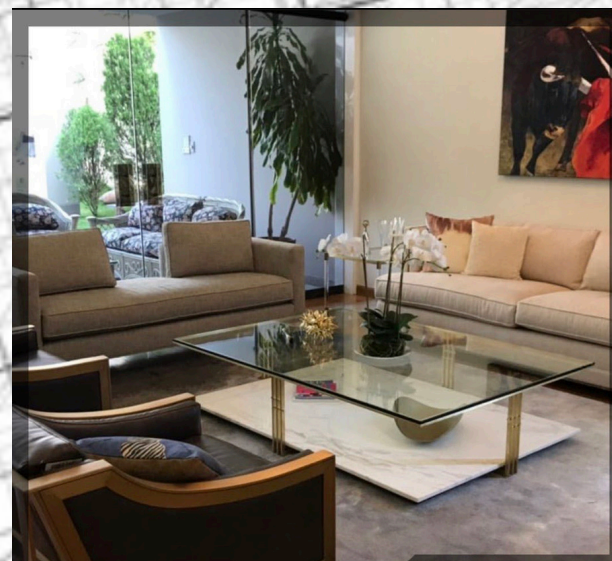

SALAS – ESTILOS