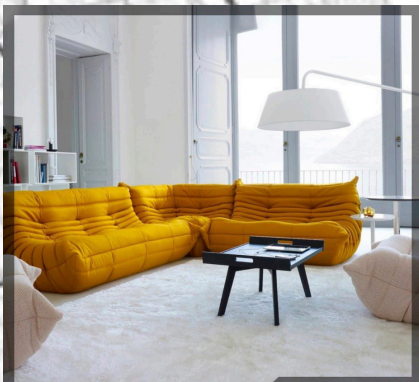

SALAS – ESTILOS